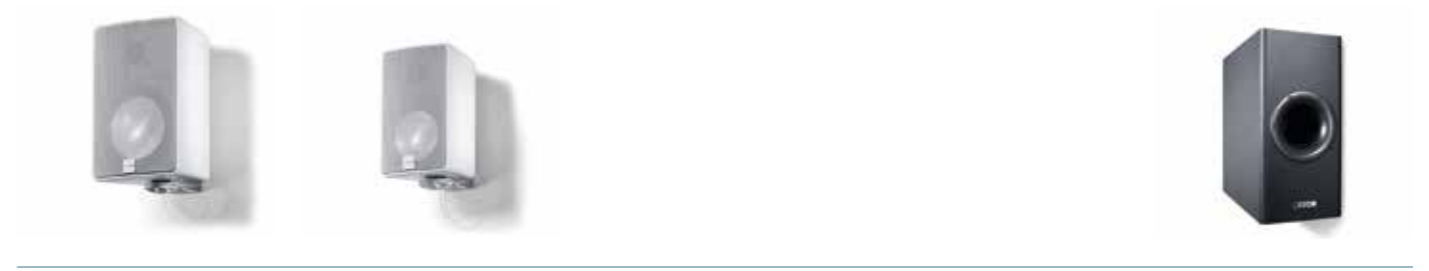

Pro XL.3	Pro X.3	Pro SUB 180
W x H x D 15 x 23.5 x 15.5 cm 5.9" x 9.3" x 6.1"	W x H x D 12 x 19.5 x 13 cm 4.7" x 7.7" x 5.1"	W x H x D 18 x 38 x 40 cm 7.1" x 14.9" x 15.7"
Color ☐ ☒	Color ☐ ☒	Color ☐ ☒

SPECIAL LOUDSPEAKERS

Every loudspeaker has its perfect area of application. Our special loudspeakers have many such areas. Anyone looking for high quality but compact passive loudspeakers for the wall will find the right solution in our Plus series. The robust Pro series is suitable for use in damp environments while its screw-in universal bracket also enables it to be mounted on the ceiling. The CD series is noted for its elegant shapes and high quality aluminium cabinet.

- Aluminum tweeter system
- Compact alternative in hi-fi quality
- Pro series: ideal for outdoor use
- Cone systems with aluminium membrane
- Plus series: Suitable wall mounts Cantomount and Cantomount U
- Pro series: with swivelling universal bracket
- Robust metal grill as front cover
- Pro SUB 180: Suitable for wall mounting
- Pro series: moisture-resistant, rust-free aluminium grill