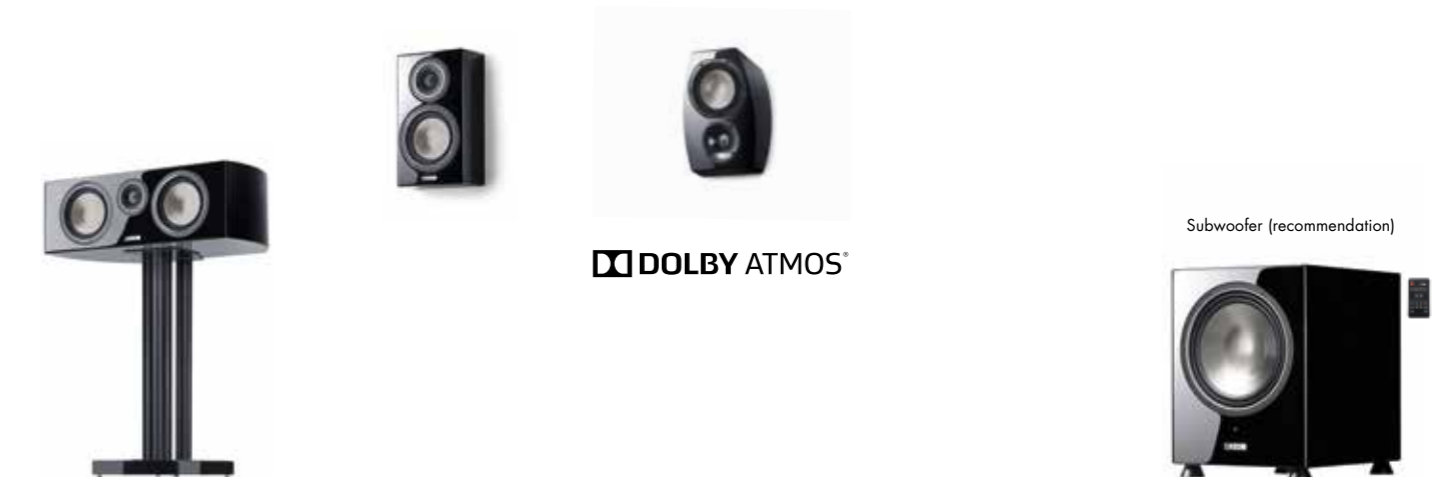

Vento 866.2 Center	Vento 816.2 OnWall	AR-800	SUB 1500 R
W x H x D 60 x 20 x 35 cm 23.6" x 7.9" x 13.8"	W x H x D 19.5 x 30 x 9 cm 7.7" x 11.8" x 3.5"	W x H x D 19.5 x 27 x 14.5 cm 7.7" x 10.6" x 5.7"	W x H x D 38 x 50.5 x 46 cm 15" x 19.9" x 18.1"
Color HG HG	Color HG HG	Color HG HG	Color HG HG