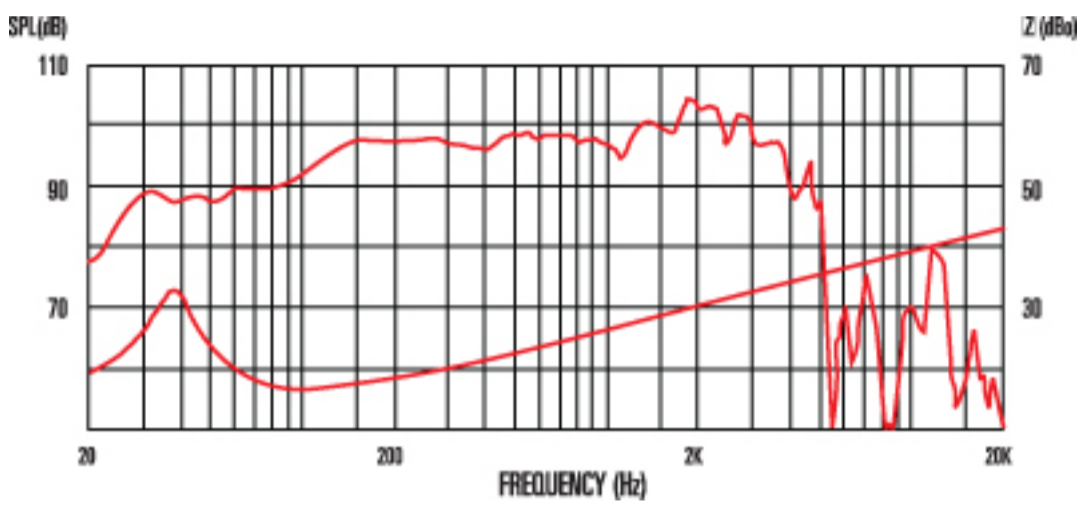

BL15-300X (4)

The BL15-300X(4) is a steel 15" inch bass guitar speaker that has industry-leading engineering built in, together with signature Celestion tone that you can feel with every single note.

8 Frequency Response

General Specifications

Nominal diameter	15", 381mm
Power rating	300W
Nominal impedance	4
Sensitivity	96dB
Magnet type	Ferrite
Voice coil diameter	2.5", 63.5mm
Coil material	Copper
Cone material	Kevlar loaded paper
Former material	Polyimide
Surround material	Cloth-sealed
Frequency range	42-3500Hz
Xmax	0.16", 4.25mm
Gap depth	0.31", 8mm
Voice coil winding width	0.64", 16.5mm

Small Signal Parameters

D	0.33m/12.99in
Fs	48.1Hz
Mms	82.39g/2.91oz
Qms	2.99
Qes	1.004
Mmd	68.24g/2.41oz
Qts	0.751
Re	3.15
Vas	137.7lt/4.86cu.ft.
Bl	8.83Tm
Cms	0.133mm/N
Rms	8.327kg/s
Le (at 1kHz)	0.45mH

Mounting Information

Cut-out diameter	13.8", 351mm
Diameter	15.2", 385mm
Mounting slot dimensions	0.36x0.24", 9.2x6.2mm
Mounting slot PCD	14.5", 369mm
Number of mounting slots	8
Overall depth	6.4", 162mm
Unit weight	10.6lb, 4.8kg