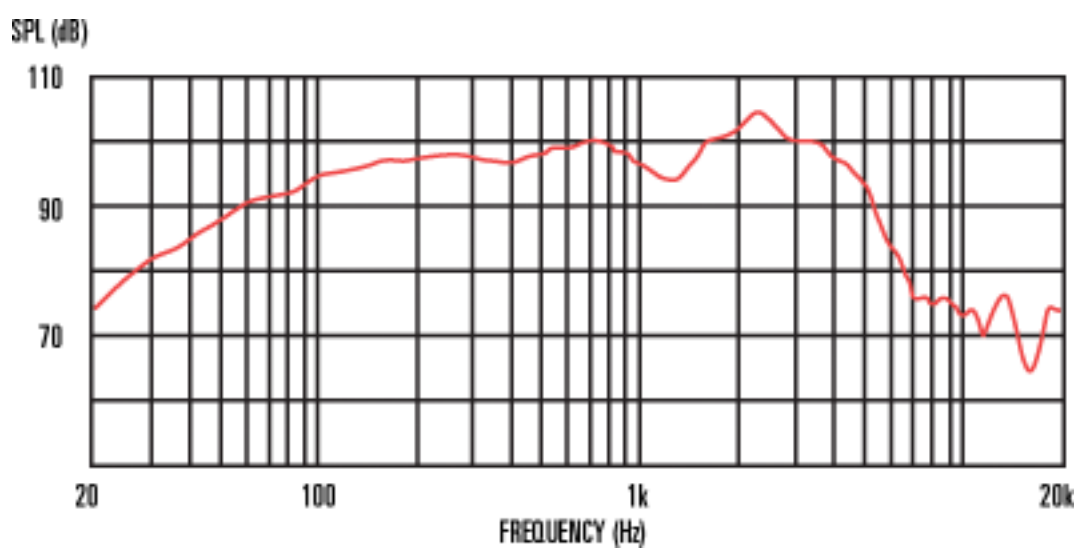

### Celestion Ruby

The Ruby is an alnico-magnet guitar speaker that's purpose-built to create vintage tones – and at 35-watts power handling, it's ideal for use with mid-powered amps and combos. Bringing the instantly familiar Celestion alnico vibe with its glorious, dampened attack; the Ruby oozes a richly musical vintage warmth, with mellow highs and a smooth, sophisticated midrange.

#### General Specifications

Nominal diameter	12", 305mm
Power rating	35W
Nominal impedance	8
Sensitivity	100dB
Chassis type	Pressed steel
Voice coil diameter	1.75", 44.5mm
Voice coil material	Round copper
Magnet type	Alnico
Frequency range	75-5000Hz
Resonance frequency, Fs	Fs: 75Hz
DC resistance, Re	6.7

#### Mounting Information

Cut-out diameter	11.1", 283mm
Diameter	12.2", 309mm
Magnet structure diameter	5.0", 128mm
Mounting slot dimensions	0.31", 7.9mm Ø
Mounting slot PCD	11.7", 297mm
Number of mounting slots	8
Overall depth	6.5", 165mm
Unit weight	9.3lb, 4.2kg