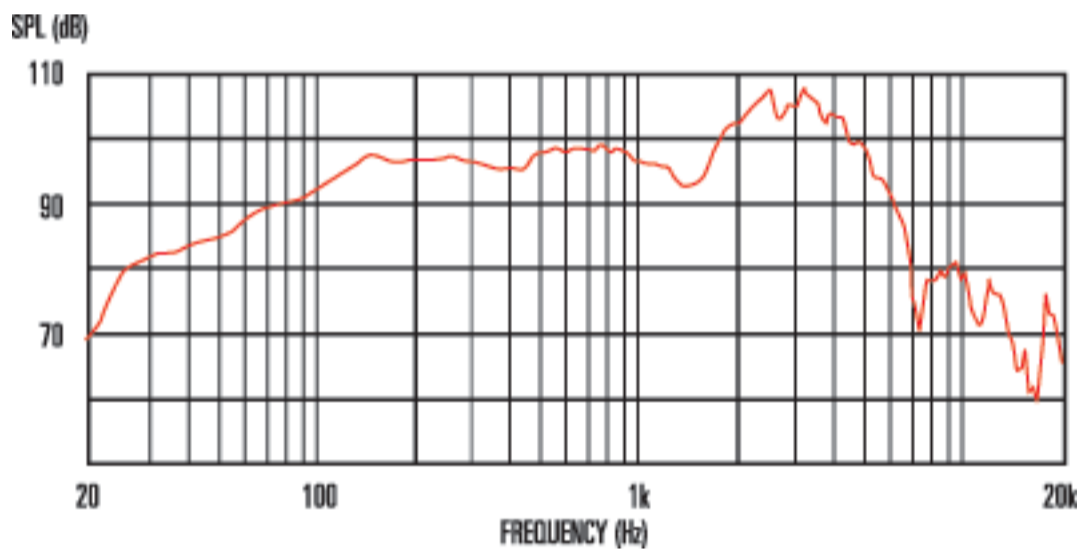

G12 EVH

Throughout his career, whether in the studio or on the stage, the Celestion 20-watt 'Greenback' has played an essential role to Edward Van Halen in making the tones that rewrote the book on guitar sound. When it came time to select speakers for his new EVH Brand 5150-III signature amp, there was only one choice - Celestion. The Heritage Series G12M guitar speaker faithfully reproduces the sonic qualities of the original '60s version Greenback used to make EVH tone from day one. With the addition of a black rear can featuring the EVH logo and his unmistakable red, white and black stripes, the G12EVH was born. Unmistakable look, but more importantly unmistakable tone.

8 Frequency Response

General Specifications

Nominal diameter	12", 305mm
Power rating	20Wrms
Nominal impedance	8
Sensitivity	96dB
Chassis type	Pressed steel
Voice coil diameter	1.75", 44.5mm
Voice coil material	Round copper
Magnet type	Ceramic
Magnet weight	35oz, 0.99kg
Frequency range	75-5000Hz
Resonance frequency, Fs	75Hz
DC resistance, Re	6.57

Mounting Information

Cut-out diameter	11.1", 283mm
Diameter	12.2", 309mm
Magnet structure diameter	5.9", 150mm
Mounting slot PCD	11.7", 297mm
Number of mounting slots	4
Overall depth	5.1", 130mm
Unit weight	7.9lb, 3.6kg