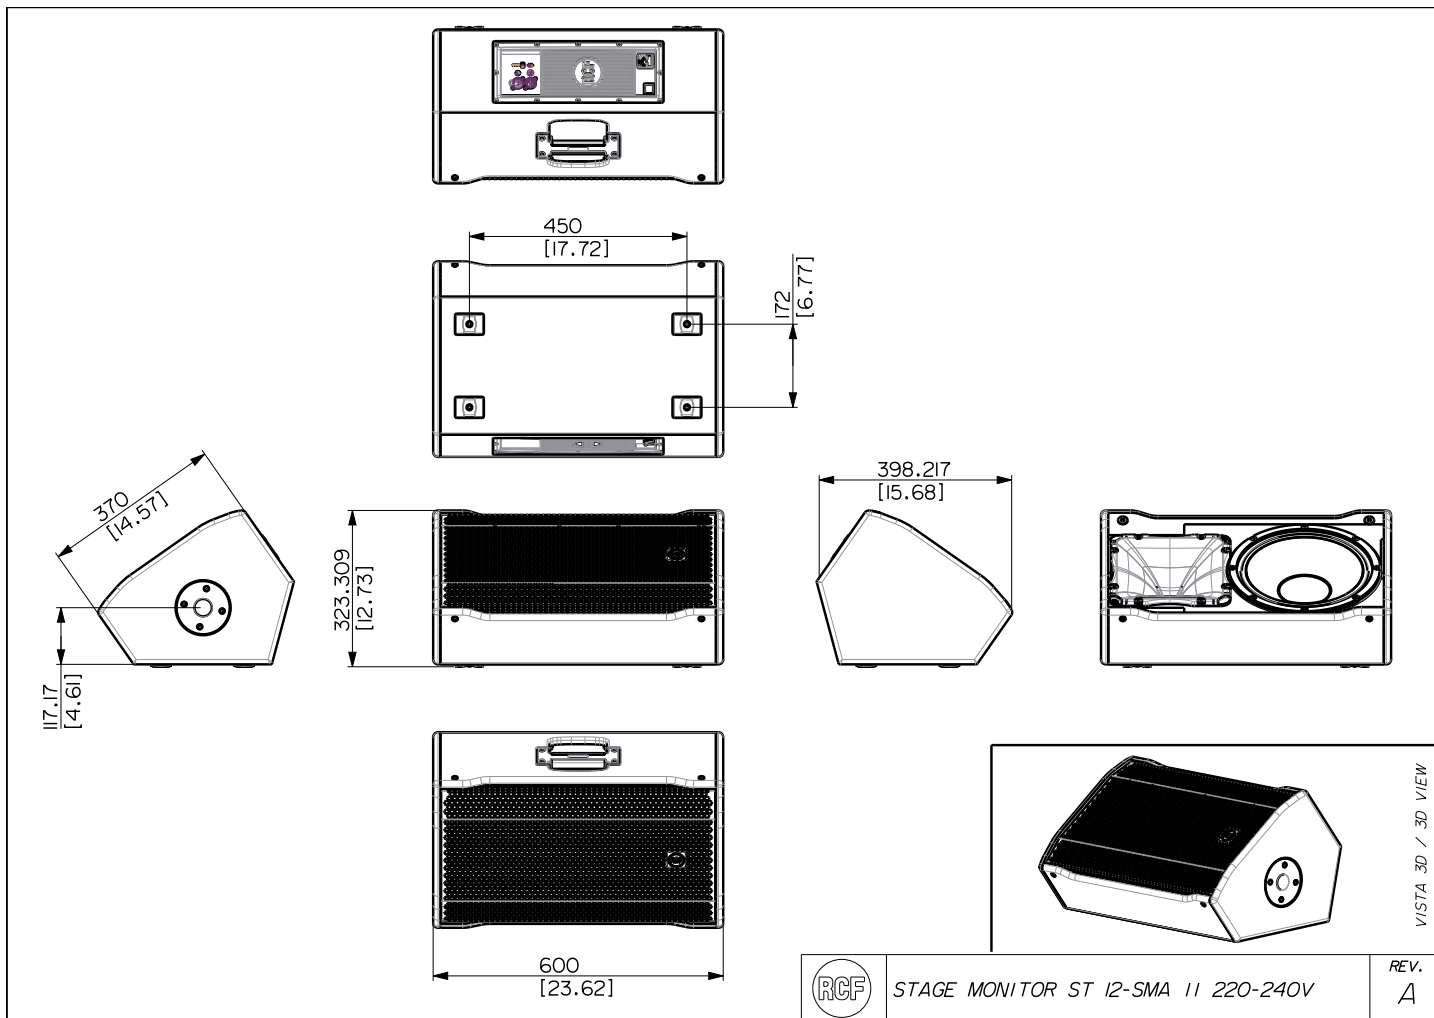

FEATURES

- 1200 Watt
- 130 dB max SPL
- 90° x 60° coverage
- FiRPHASE for 0° Phase Response
- 12" Woofer, 2.5" v.c.
- 1.0" C.Driver, 1.4 v.c.
- Multifunctional cabinet

TECHNICAL SPECIFICATIONS

Acoustical specifications	Frequency Response:	45 Hz ÷ 20000 Hz
	Max SPL @ 1m:	129 dB
	Horizontal coverage angle:	90°
	Vertical coverage angle:	60°
Transducers	Compression Driver:	1 x 1.0", 1.4" v.c
	Woofers:	12", 2.5" v.c
Input/Output section	Input signal:	bal/unbal
	Input connectors:	XLR, Jack
	Output connectors:	XLR
	Input sensitivity:	-2 dBu/+4 dBu
Processor section	Crossover Frequencies:	1400 Hz
	Protections:	RMS, HF
	Limiter:	Soft Limiter
Power section	Total Power:	1200 W Peak, 600 W RMS
	High frequencies:	800 W Peak, 400 W RMS
	Low frequencies:	400 W Peak, 200 W RMS
	Cooling:	Convection
	Connections:	VDE
Standard compliance	CE marking:	Yes
Physical specifications	Cabinet/Case Material:	Baltic birch plywood
	Handles:	1 side
	Pole mount/Cap:	Yes
	Grille:	Steel
	Color:	Black
Size	Height:	318 mm / 12.52 inches
	Width:	594 mm / 23.39 inches
	Depth:	400 mm / 15.75 inches
	Weight:	17.3 kg / 38.14 lbs
Shipping informations	Package Height:	604 mm / 23.78 inches
	Package Width:	352 mm / 13.86 inches
	Package Depth:	412 mm / 16.22 inches
	Package Weight:	19 kg / 41.89 lbs

EAN 8024530017651

VISTA 3D / 3D VIEW

ACCESSORIES

AC PMA - POLE MOUNT

PART NUMBER **13360034**
EAN: 8024530007713

AC PM-M20

PART NUMBER **13360067**
EAN: 8024530014599

AC PMX POLE MOUNT M20