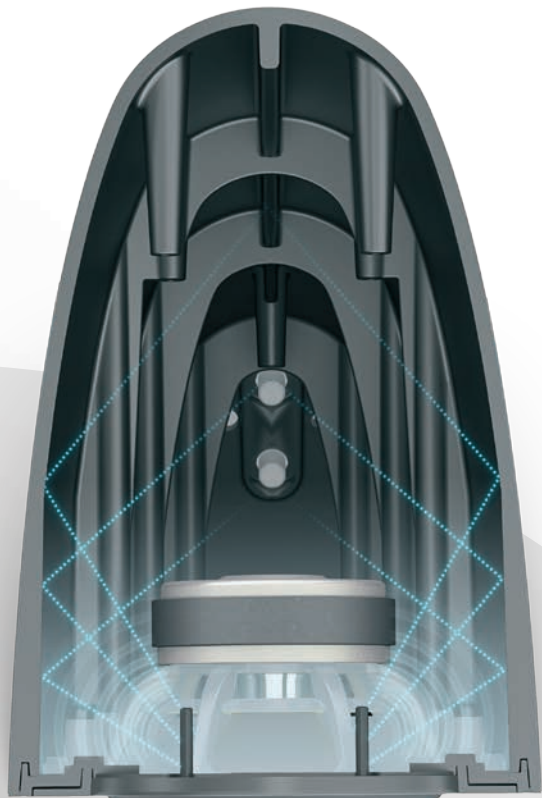

Aluminium Cabinets

The backbone of the FAZON series is a sculptured, die-cast aluminum cabinet structure.

Aluminium provides a much higher internal volume within a limited sized cabinet, whilst still maintaining a rigid and stiff environment for the drivers.

If it was possible to create the same advanced shape in MDF at an average thickness of 19 mm - quite typical for high quality loudspeakers of this size - then approximately 30% of the internal volume would be lost due to the thickness of the material.

Because of the sophisticated curved shape, the FAZON series has no parallel sides, which prevents standing waves from arising.

In Admiration of Music

Creating superior sound has always been the cornerstone in our mission to deliver the best music experience possible. Exploring, testing and developing new ways to reproduce sound using the latest technology is what we live for at DALI.

Our skilled "sound creators" are driven by raw enthusiasm and follow the DALI sound philosophy in all aspects when creating a DALI loudspeaker:

Holographic Sound Imaging | DALI's time coherence and low-loss technologies create a transparent, holographic, three-dimensional soundstage.

Amplifier Optimized | DALI's linear impedance design ensures an audible reduction of amplifier instability and coloration.

Time Coherence | The unique DALI drivers, optimised cabinets and carefully tuned crossovers ensure optimum time coherence in the reproduced sound.

Wide Dispersion | DALI designs drivers and crossovers to produce wide, even sound dispersion, resulting in outstanding room integration, a larger sweet spot and a wider listening area.

Low Resonance Cabinets | Specially designed cabinets reduce resonances and coloration of the sound for natural, realistic sound.

Hand Crafted | Hand crafted from the fitting of the cabinet to final electroacoustic testing, each and every speaker is personally approved and signed by the person who assembled it.