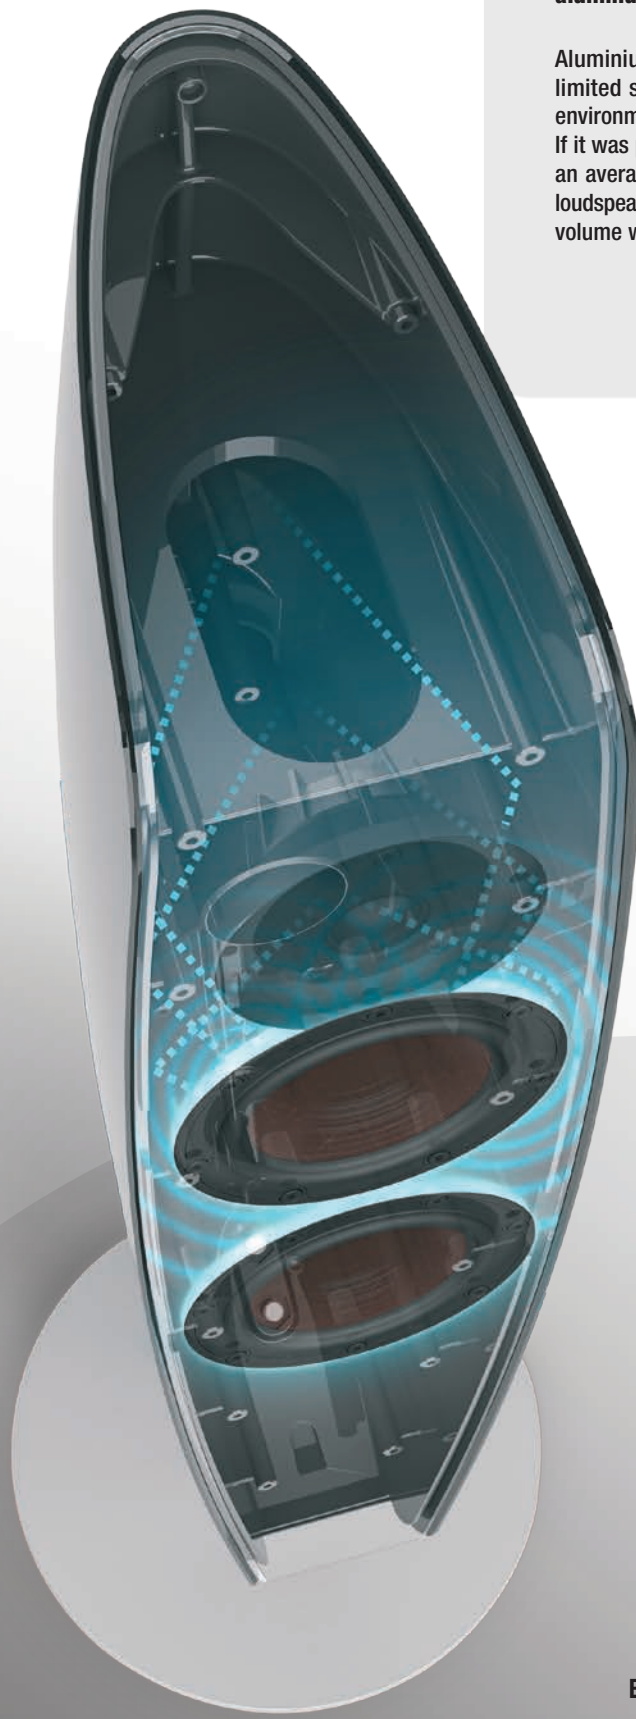

Aluminium Cabinets

The backbone of the FAZON series is a sculptured, die-cast aluminum cabinet structure.

Aluminium provides a much higher internal volume within a limited sized cabinet, whilst still maintaining a rigid and stiff environment for the drivers.

If it was possible to create the same advanced shape in MDF at an average thickness of 19 mm - quite typical for high quality loudspeakers of this size - then approximately 30% of the internal volume would be lost due to the thickness of the material.

Because of the sophisticated curved shape, the FAZON series has no parallel sides, which prevents standing waves from arising.

In Admiration of Music

Creating superior sound has always been the cornerstone in our mission to deliver the best music experience possible. Exploring, testing and developing new ways to reproduce sound using the latest technology is what we live for at DALI.

Our skilled "sound creators" are driven by raw enthusiasm and follow the DALI sound philosophy in all aspects when creating a DALI loudspeaker:

Holographic Sound Imaging | DALI's time coherence and low-loss technologies create a transparent, holographic, three-dimensional soundstage.

Amplifier Optimized | DALI's linear impedance design ensures an audible reduction of amplifier instability and coloration.

Time Coherence | The unique DALI drivers, optimised cabinets and carefully tuned crossovers ensure optimum time coherence in the reproduced sound.

Wide Dispersion | DALI designs drivers and crossovers to produce wide, even sound dispersion, resulting in outstanding room integration, a larger sweet spot and a wider listening area.

Low Resonance Cabinets | Specially designed cabinets reduce resonances and coloration of the sound for natural, realistic sound.

Hand Crafted | Hand crafted from the fitting of the cabinet to final electroacoustic testing, each and every speaker is personally approved and signed by the person who assembled it.