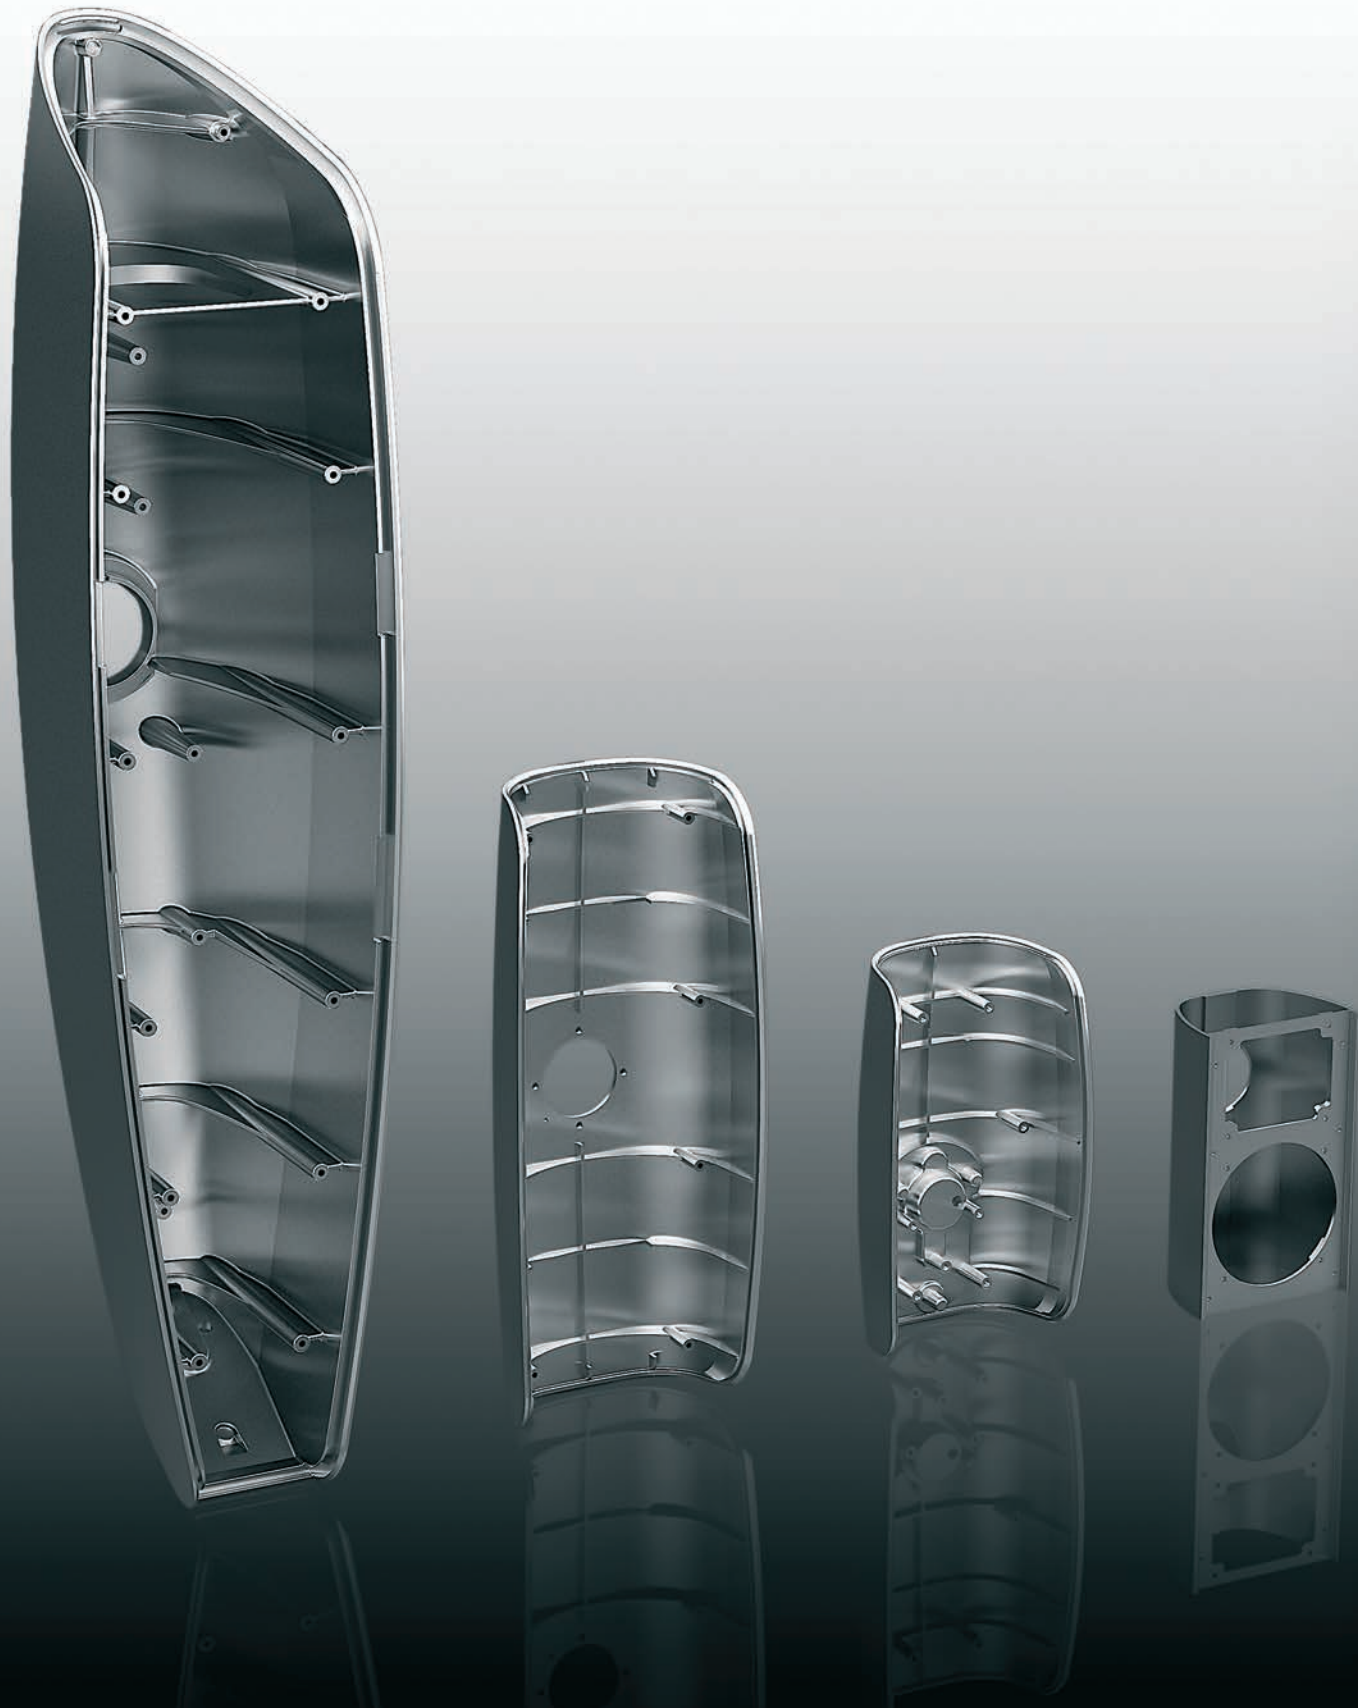

The DALI FAZON series is proof positive that, when designed correctly, form and function can be allies instead of mortal enemies. The fluid, organic lines of the die-cast aluminium enclosures are a perfect example.

The distinctive styling and curved forms are much more than artistic whims. They also provide enhanced structural integrity, reduced vibration and no parallel surfaces, all key elements in the pure, musical tone of these masterful loudspeakers.

FAZON reaps the full benefits of DALI's long-standing collaboration with fresh, creative Scandinavian design talent, as well as decades of experience at the cutting edge of technological innovation. DALI FAZON combines advanced driver and materials technologies developed for the acclaimed DALI IKON and MENTOR series.

New technology and a courageous mindset are keynotes in creating a loudspeaker series that truly unifies high performance audio with modern design in one brilliant package. While the renowned DALI sound principles always preserve the rich nuances of any kind of great music - from ABBA to Zappa, from classical to rock, electronica and jazz. Watch your favourite movies and TV series or just the daily news, easy to hear and understand even at low sound levels.

Welcome to a new generation of high definition quality loudspeakers designed to deliver authentic, natural sound in an elegantly styled form.

Enjoy!

IN ADMIRATION OF MUSIC